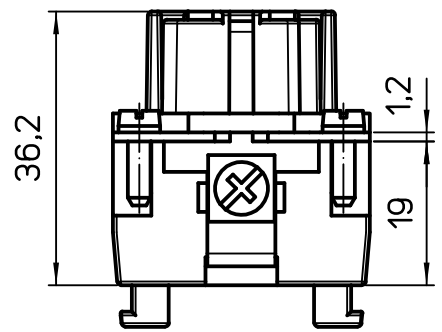

C

C

REV.	DATE	SIGNATURE

Dimensions in mm

Simplified representation with dimensions without tolerance

Original Size A4

Date 28/04/21

Sign. S. Diasparra

RSHF 24

SQUICH female insert, spring, 24P 16A 500V - HNM

Scale 1:1