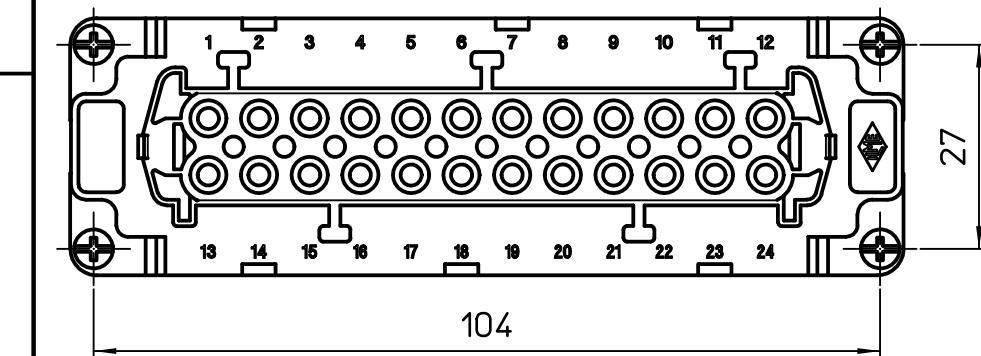

C

C

REV.	DATE	SIGNATURE

Dimensions in mm

Simplified representation with dimensions without tolerance

Original Size A4

Date 28/04/21

Sign. S. Diasparra

RSHF 24

SQUICH female insert, spring, 24P 16A 500V - HNM

Scale 1:1