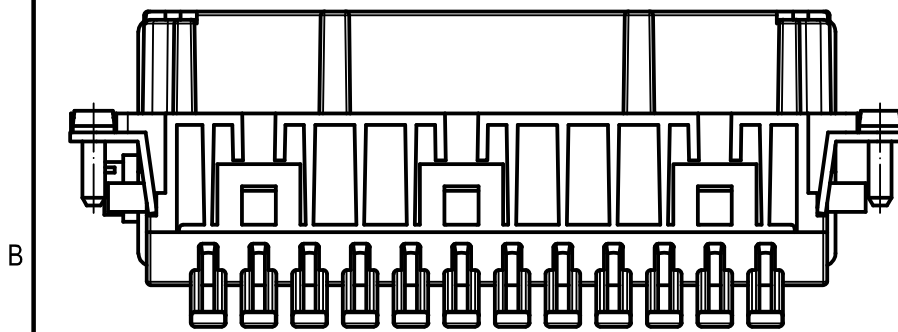

A

A

Diritti riservati All rights reserved

B

B

C

C

REV.	DATE	SIGNATURE

Dimensions in mm

Simplified representation with dimensions without tolerance

Original Size A4

Date 28/04/21

Sign. S. Diasparra

RSHF 24

SQUICH female insert, spring, 24P 16A 500V - HNM

Scale 1:1